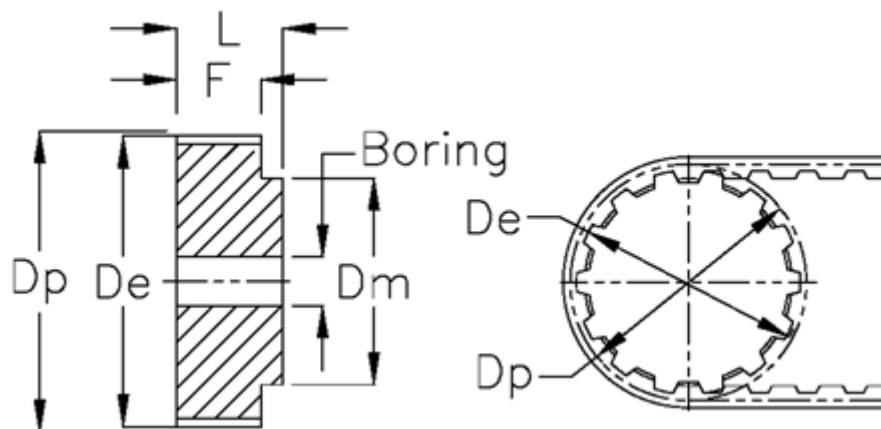

Article number: 60415016048

Description: Timing Belt Pulley 16 T 2,5 48/0

## Measures

Belt width	= - 6 mm	Type = T 2,5
$D_e$	= 37.7	Weight = 0.048
$D_m$	= 26	
$D_p$	= 38.3	
$F$	= 10	
$L$	= 16	
Pre-drilled	= 6	
Tooth number	= 48	